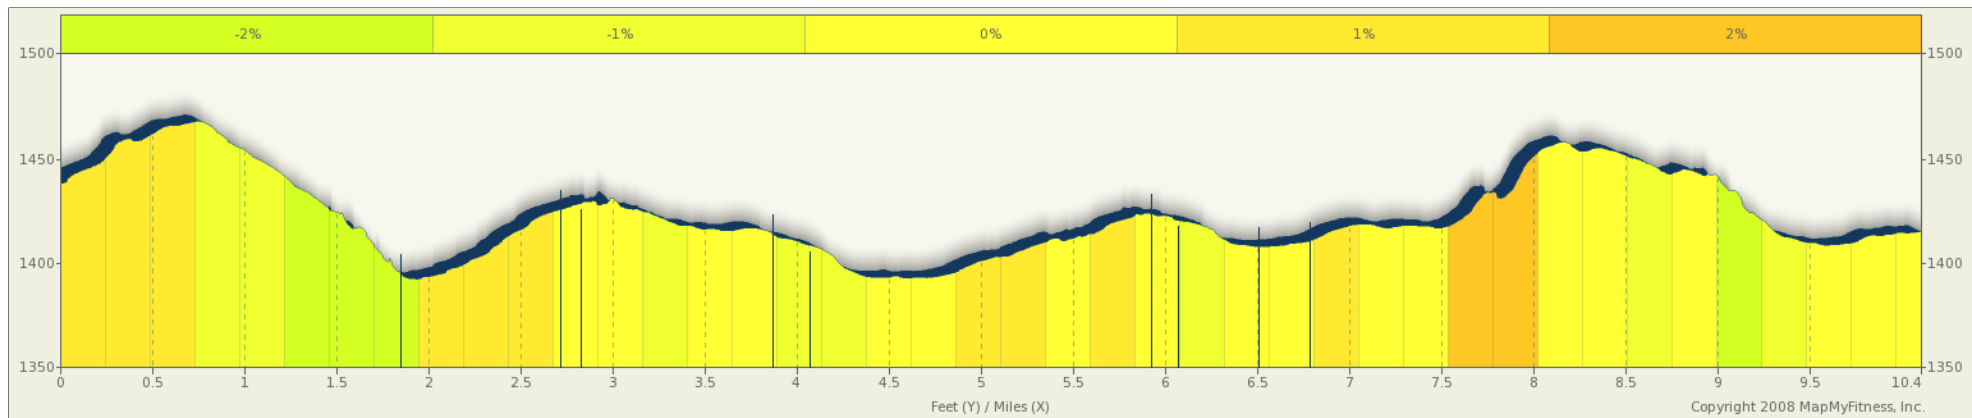

Philadelphia Church

Starts In Chuckey, Tennessee

10.39 miles

Description