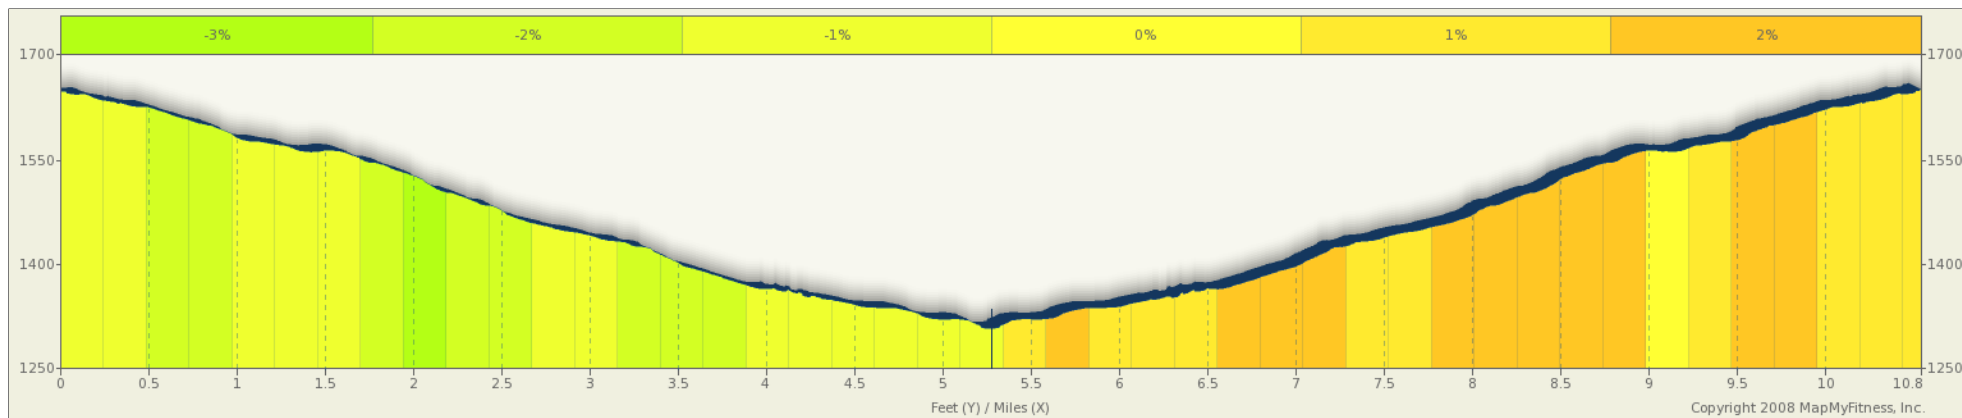

Paint Creek State Park

Starts In Greenville, Tennessee

10.77 miles

Description
 Moderate ride along the winding and beautiful Paint Creek to the French Broad River through the Cherokee National Forest. Parking, restrooms, and picnic facilities available