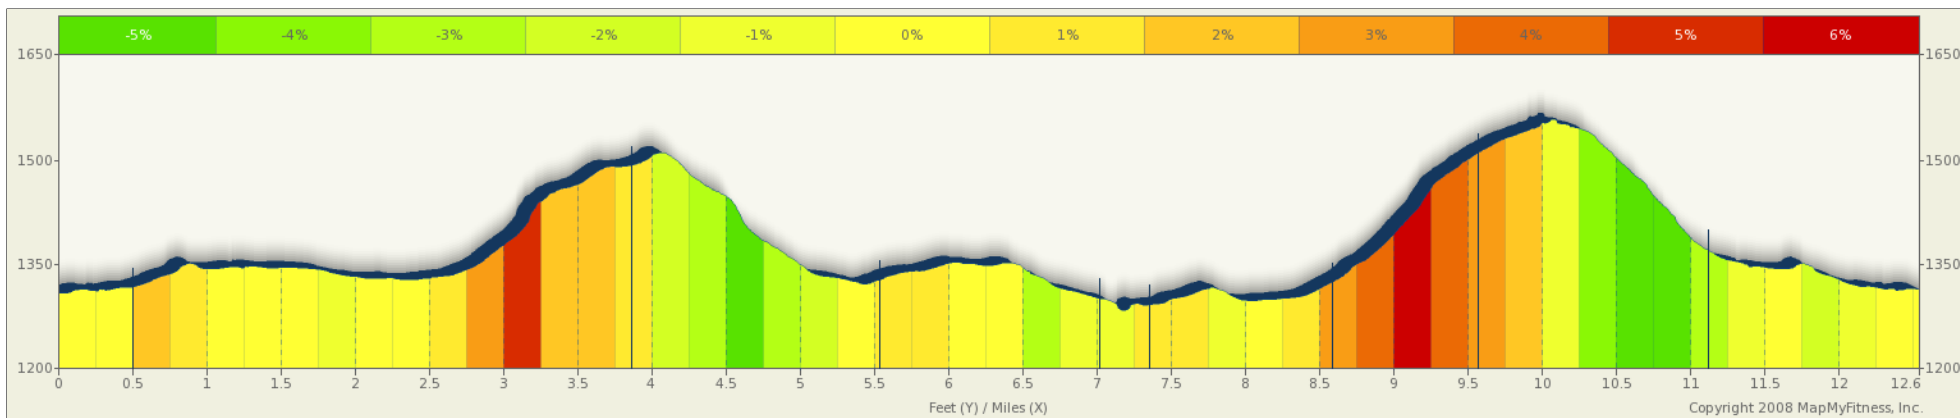

Roaring Springs

Starts In Afton, Tennessee

12.51 miles

Description

11E North on Baileyton Rd. (172) 6.1 miles, turn right onto Old Baileyton Rd. 1/2 mile to Cross Anchor Community Center and Convenience Center on the left for parking